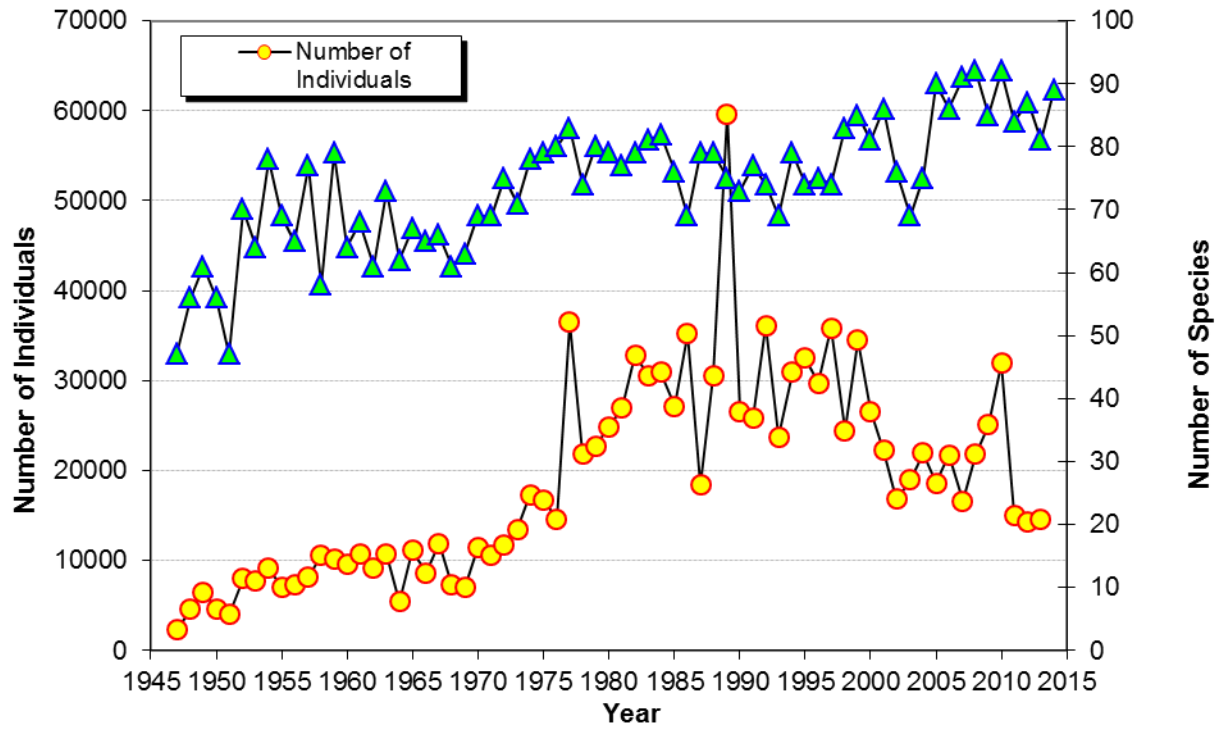

RAS Christmas Bird Count

Photo 1. Northern Mockingbirds were found in every District, 70 in all (Photo: Alan W. Wells).