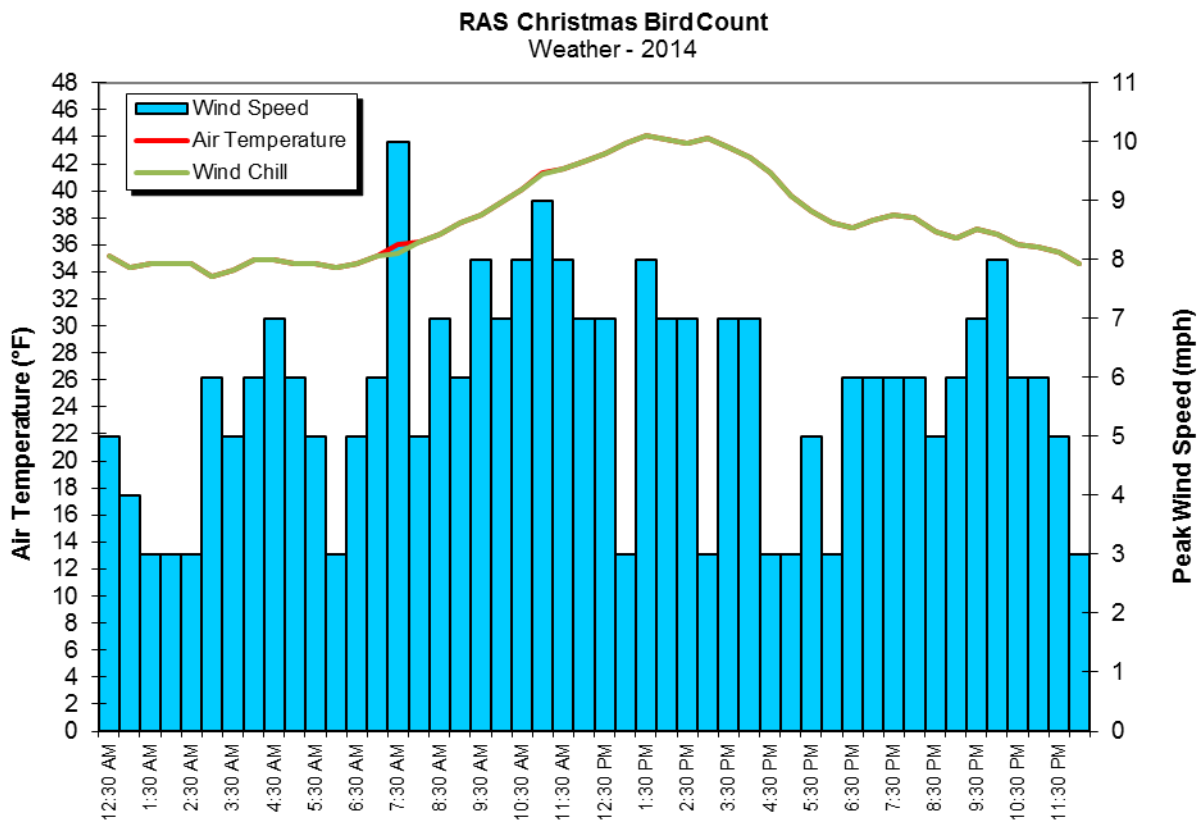

ROCKLAND AUDUBON SOCIETY

68th Christmas Bird Count Summary

Date: 12/14/2014

Thanks to all our field counters and feeder watchers!

Weather: Temperatures ranged from 34 to 44 °F with Dew Point temperatures ranging from approximately 29 to 32.7 °F. Peak wind gusts ranged from approximately 3 to 10 mph from the NNW throughout the day. No snow covered the ground and ponds and rivers were ice free.